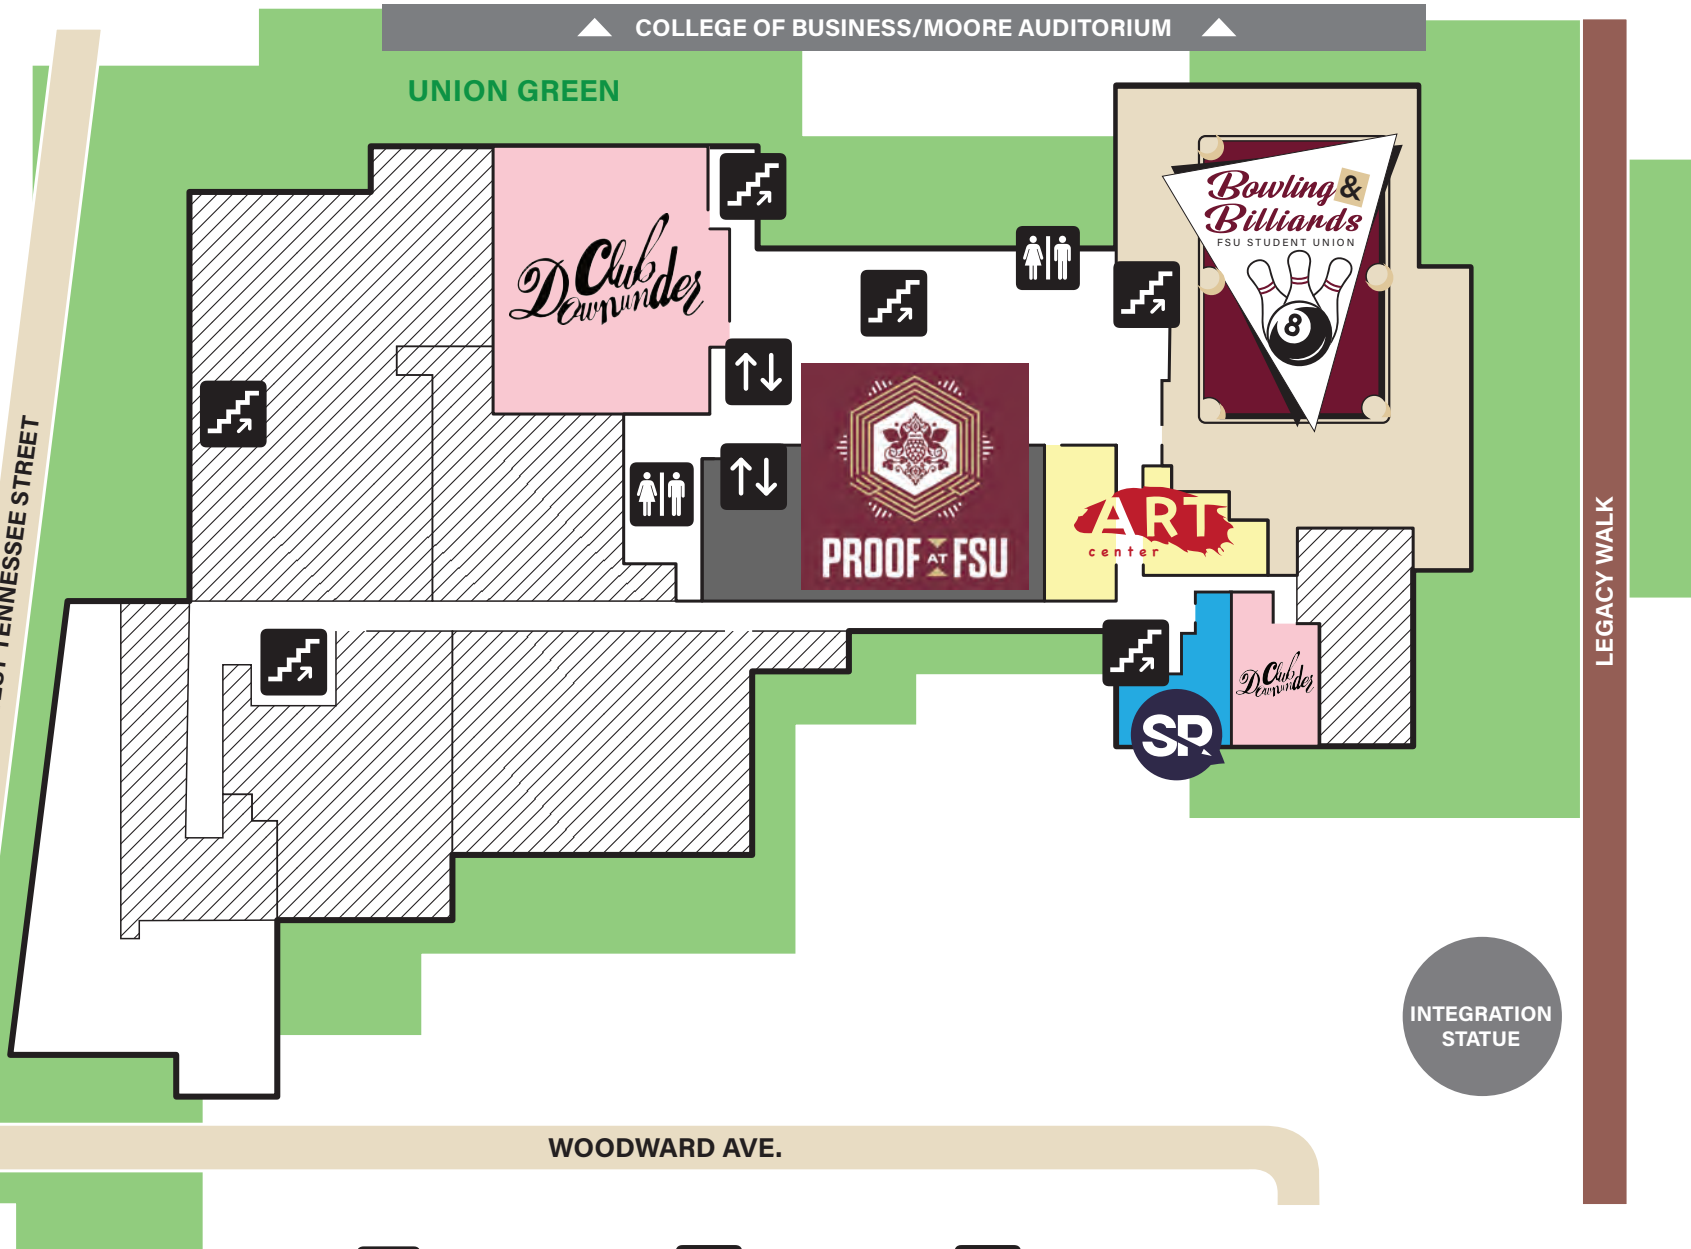

FLORIDA STATE UNIVERSITY STUDENT UNION

MAP

LOWER LEVEL

▲ COLLEGE OF BUSINESS/MOORE AUDITORIUM ▲

UNION GREEN

WEST TENNESSEE STREET

LEGACY WALK

WOODWARD AVE.

INTEGRATION
STATUE

RESTROOMS

ELEVATOR

STAIRS

◀ NORTH

FLORIDA STATE UNIVERSITY STUDENT UNION

MAP

FIRST FLOOR

FLORIDA STATE UNIVERSITY STUDENT UNION

MAP

SECOND FLOOR

FLORIDA STATE UNIVERSITY STUDENT UNION

MAP

THIRD FLOOR

ELECTIONS

WEST TENNESSEE STREET

ELEVATOR

STAIRS

← NORTH