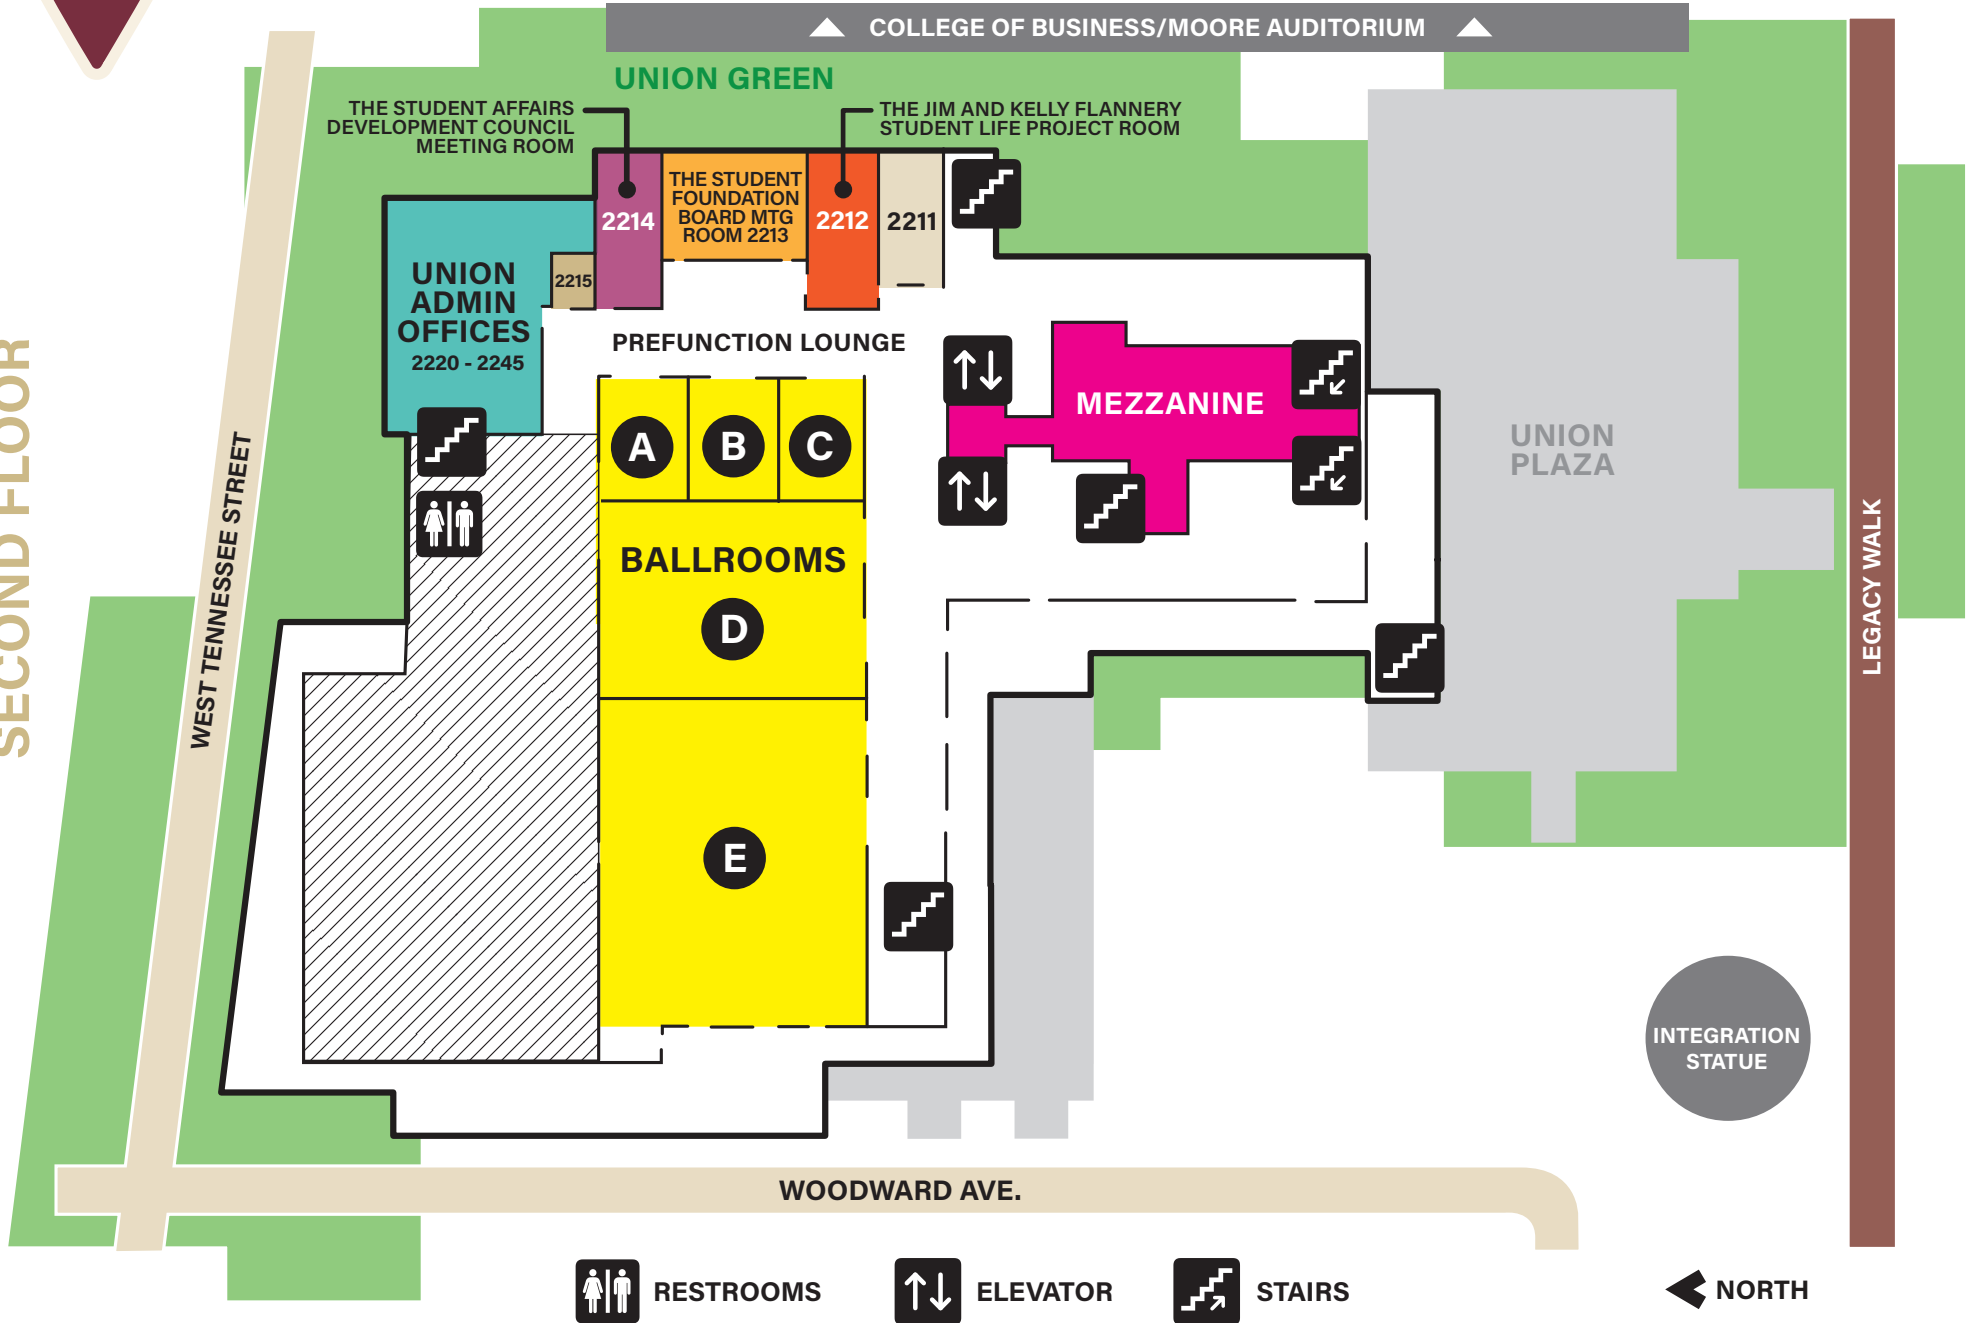

INTEGRATION
STATUE

RESTROOMS

ELEVATOR

STAIRS

◀ NORTH

FLORIDA STATE UNIVERSITY STUDENT UNION

MAP

FIRST FLOOR

FLORIDA STATE UNIVERSITY STUDENT UNION

MAP

SECOND FLOOR

FLORIDA STATE UNIVERSITY STUDENT UNION

MAP

THIRD FLOOR

ELECTIONS

WEST TENNESSEE STREET

SOI
3240-3246

FRATERNITY & SORORITY LIFE
3201-3211

SENATE CHAMBERS
3010

BALCONY

LEGACY WALK

INTEGRATION STATUS

WOODWARD AVE.

RESTROOMS

ELEVATOR

STAIRS

← NORTH